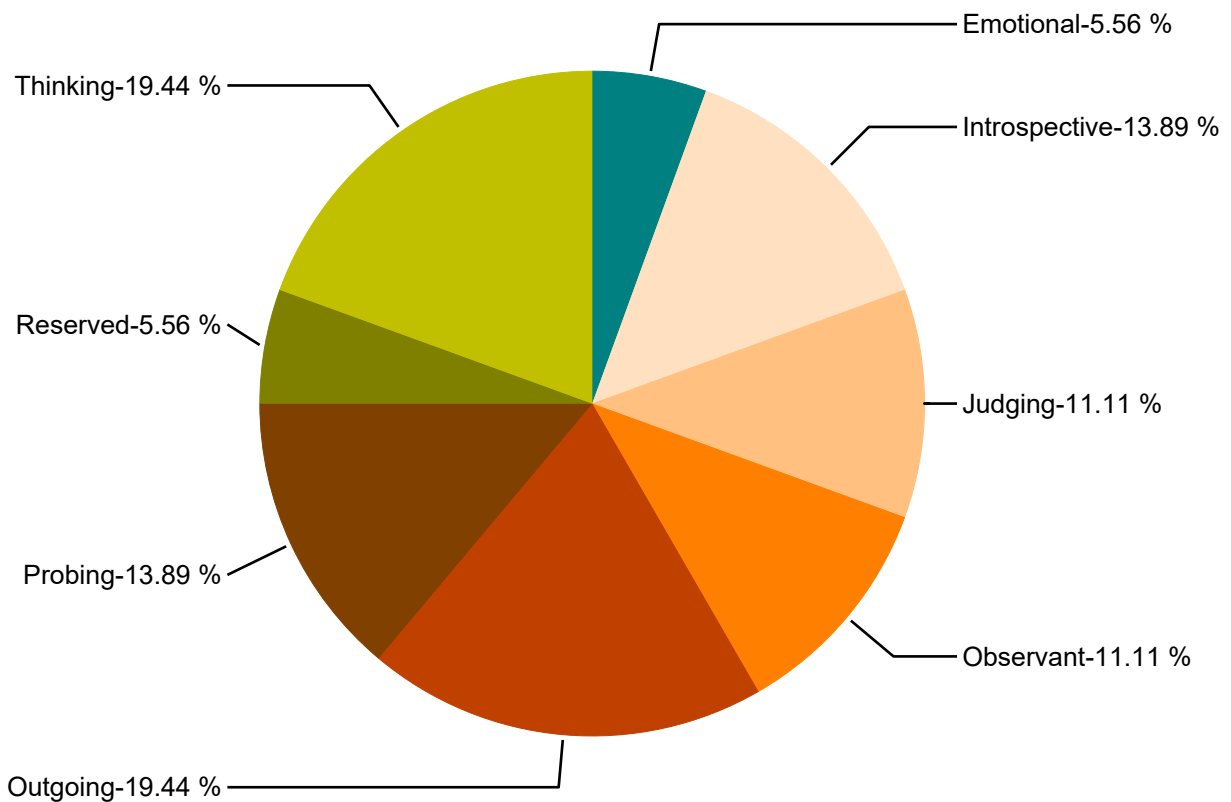

## SWN Personality Test Report

This is to certify that Sumit Rahul has completed test on 28 Dec 2016

Report Id: PST-1010

Duration: 00:43:28

Based on the answers given by you to the various statements/questions in the **SWN Personality Test**, the graph below broadly displays your prominent areas supported by your Personality.

You may use this information in conjunction with the report from **SWN Aptitude Test** to arrive at the careers most suitable for you.