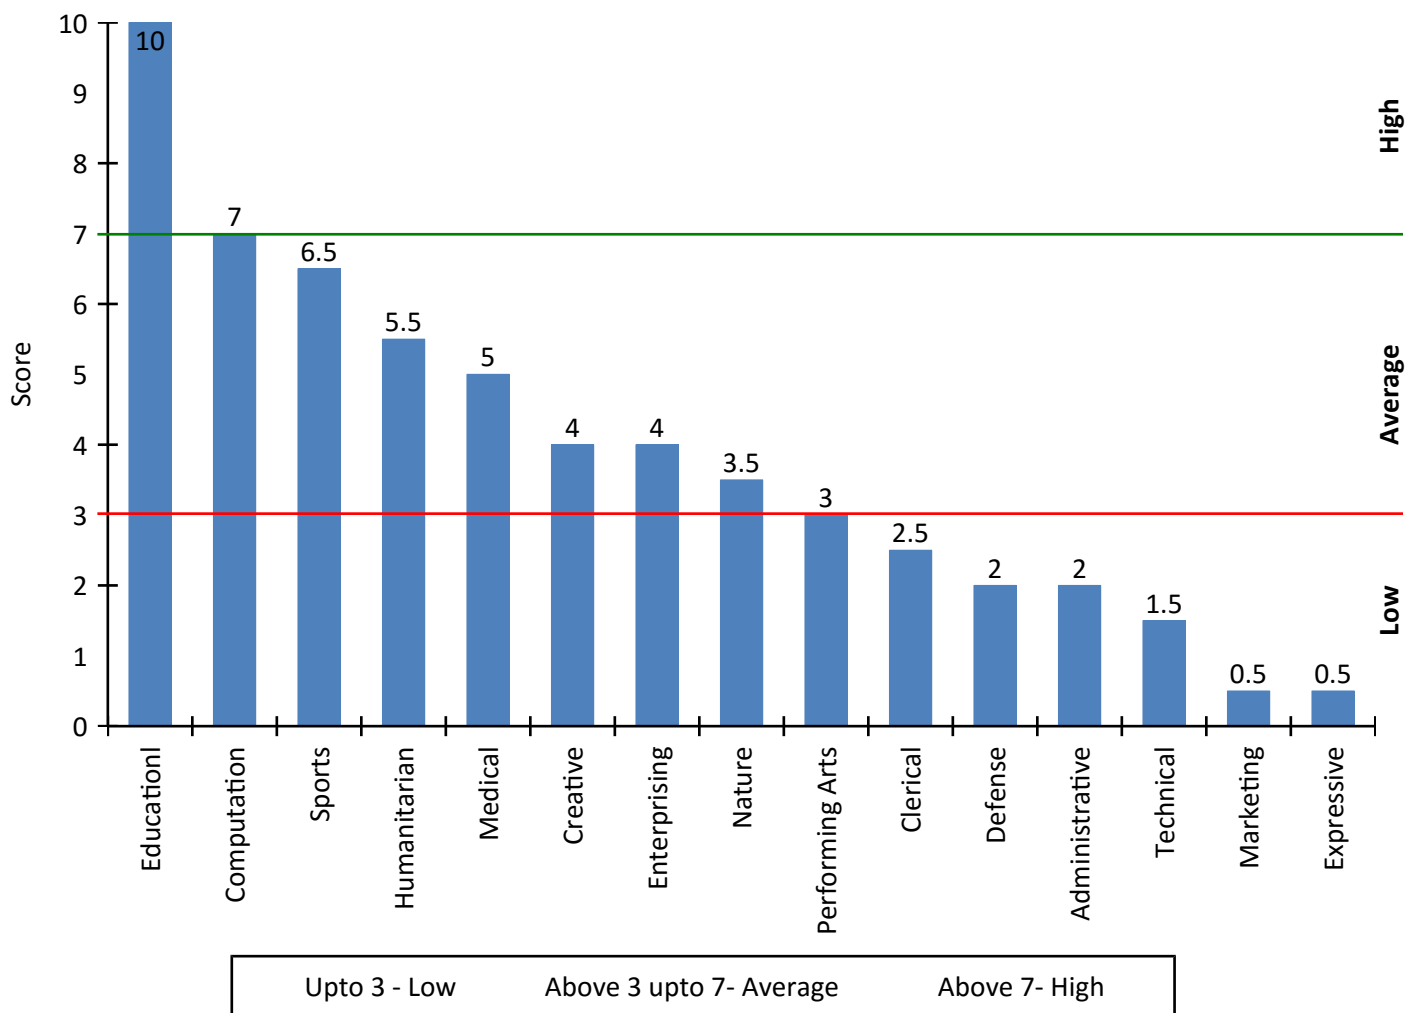

SWN Interest Test Certificate

This is to certify that **Sumit Rahul** has completed test on **22 Dec 2016**

Report Id: INT-9

Duration: 00:57:22

Based on the answers given by you to the various statements/questions in the **SWN Interest Test**, the graph below broadly displays your prominent areas of interest.

Out of the 15 Interest Areas, the areas which fall within the High Band, are **Your Areas of Interest**. The Average Band may be considered next if not many areas fall in the High Band. However, knowledge of your interest areas does not necessarily mean that you have the proficiency and potential to do well in these areas. Doing well in a career depends on your aptitude and personality factors.