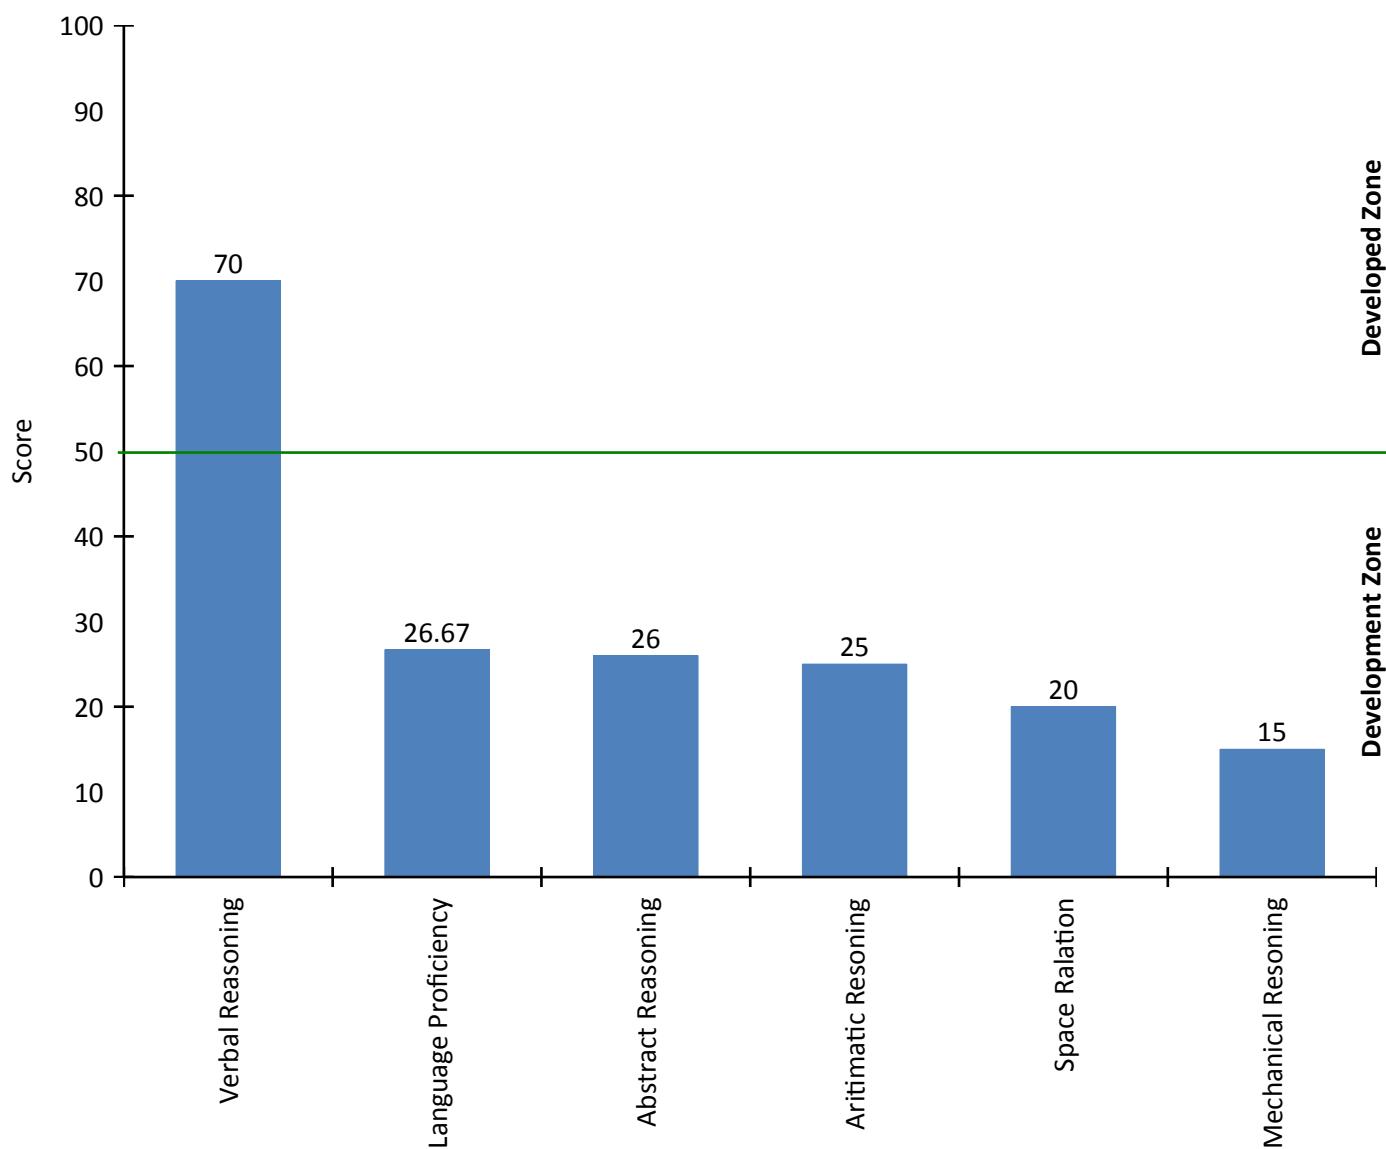

SWN Aptitude Test Certificate

This is to certify that Sumit Rahul has completed test on 19 Feb 2017

Report Id: APT-122

Duration: 00:19:00

Based on the answers given by you to the various statements/questions in the **SWN Aptitude Test**, the graph below broadly displays your prominent areas of aptitude.

The ideal choices of career would be those which emerge from the top scoring area of Aptitude in your report, and can be seen in the table below.

Aptitude Areas	Suitable Careers
Verbal Reasoning	<ul style="list-style-type: none">• Professional jobs e.g. lawyer, doctor, professor• Technological jobs e.g. engineer, computer programmer• Business e.g. management, sales, marketing and advertising• Administrative positions• Training, work involving the production of written material or content writing